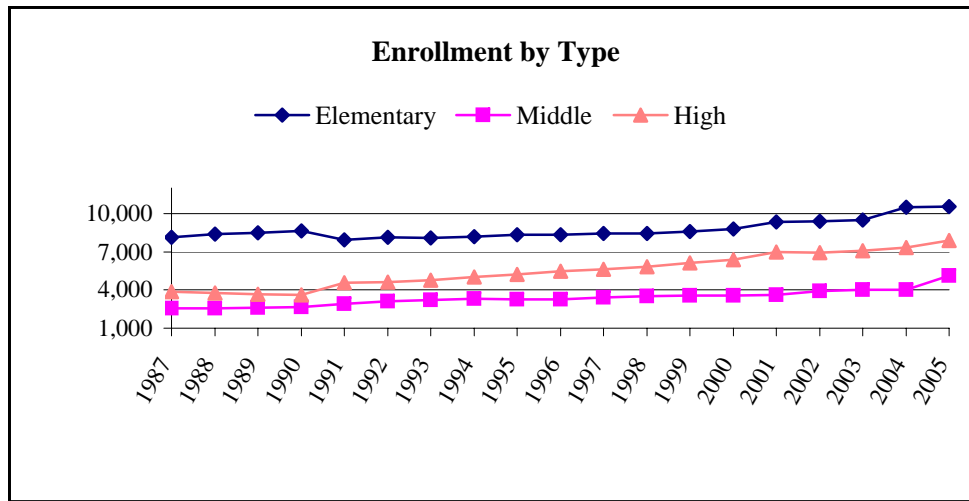

TOTAL ST. VRAIN VALLEY SCHOOL DISTRICT ENROLLMENT

Level	1987	1988	1989	1990	1991	1992	1993	1994	1995	1996	1997	1998	1999	2000	2001	2002	2003	2004	2005
Elementary	8,147	8,400	8,485	8,659	7,925	8,125	8,103	8,181	8,349	8,327	8,455	8,422	8,576	8,771	9,340	9,367	9,476	10,496	10,538
Middle	2,564	2,560	2,606	2,633	2,912	3,111	3,220	3,305	3,258	3,271	3,392	3,519	3,567	3,581	3,611	3,910	3,994	4,017	5,119
High	3,863	3,745	3,665	3,618	4,581	4,634	4,781	5,038	5,234	5,446	5,633	5,821	6,134	6,382	6,980	6,922	7,068	7,335	7,906
Total	14,574	14,705	14,756	14,910	15,418	15,870	16,104	16,524	16,841	17,044	17,480	17,762	18,277	18,734	19,931	21,333	20,538	21,848	23,563

Source: St. Vrain Valley School District