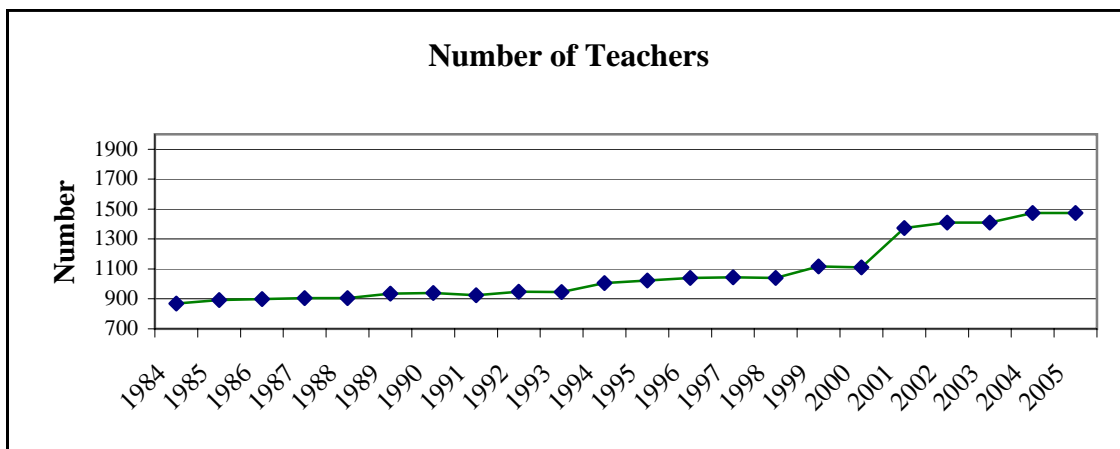

ST. VRAIN VALLEY SCHOOL DISTRICT TEACHERS

Year	Number of Teachers		
1984	868		
1985	892		
1986	898	Teacher Breakdown (as of 02/01/06)	
1987	906		
1988	905	Hold Masters or Doctorate degrees	52%
1989	935	5+ years teaching in the District	47%
1990	940	10+ years teaching in the District	26%
1991	924		
1992	948	Employee Profile (as of 9/30/05)	
1993	945		
1994	1,006	Teachers	1,474
1995	1,023	Classified staff	958
1996	1,039	Substitutes	650
1997	1,045	Administrators	90
1998	1,039	Total	3,172
1999	1,116		
2000	1,111	2004-2005 Average Class Size	
2001	1,373		
2002	1,410	Elementary	21.4
2003	1,409	Middle	23.9
2004	1,474	Middle/Senior	20.9
2005	1,474	High	22.0

Source: St. Vrain Valley School District