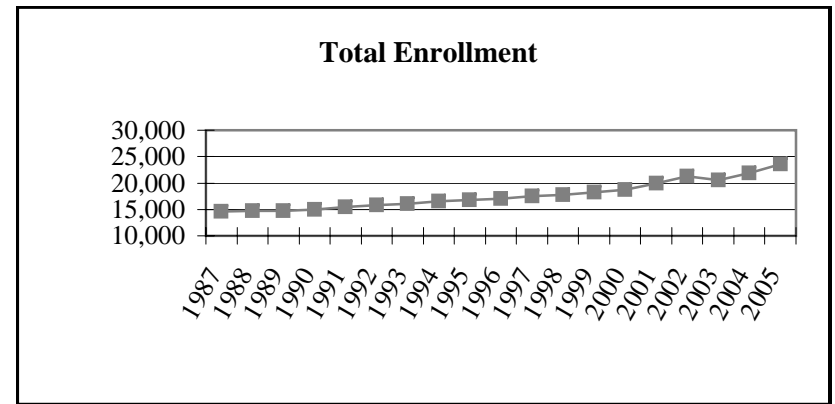

TOTAL ST. VRAIN VALLEY SCHOOL DISTRICT ENROLLMENT

Level	1987	1988	1989	1990	1991	1992	1993	1994	1995	1996	1997	1998	1999	2000	2001	2002	2003	2004	2005
Elementary	8,147	8,400	8,485	8,659	7,925	8,125	8,103	8,181	8,349	8,327	8,455	8,422	8,576	8,771	9,340	9,367	9,476	10,496	10,538
Middle	2,564	2,560	2,606	2,633	2,912	3,111	3,220	3,305	3,258	3,271	3,392	3,519	3,567	3,581	3,611	3,910	3,994	4,017	5,119
High	3,863	3,745	3,665	3,618	4,581	4,634	4,781	5,038	5,234	5,446	5,633	5,821	6,134	6,382	6,980	6,922	7,068	7,335	7,906
Total	14,574	14,705	14,756	14,910	15,418	15,870	16,104	16,524	16,841	17,044	17,480	17,762	18,277	18,734	19,931	21,333	20,538	21,848	23,563

Source: St. Vrain Valley School District