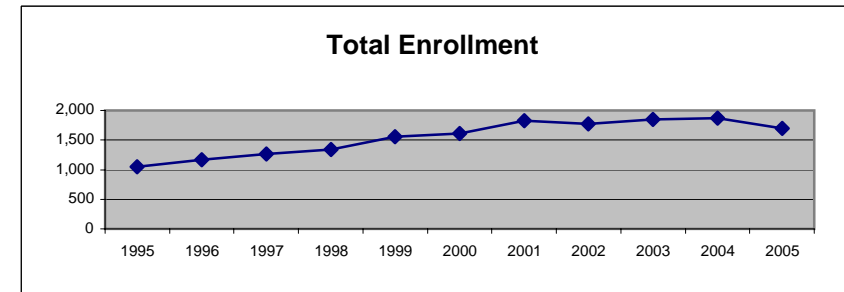

School	Address	City	Grades	1995	1996	1997	1998	1999	2000	2001	2002	2003	2004	2005
Aspen Christian Center	316 15th Avenue	Longmont	PreK-8	13	18	5	7	15	15	12	18	18	21	19
Children's House of Weld Co.	3810 WCR 18	Erie	PreK-K	0	0	0	0	0	0	12	12	13	16	11
Clearview	24 9th Avenue	Longmont	6-12	0	0	0	0	18	0	11	13	12	27	21
Desiderata School	2243 Mtn. View Ave.	Longmont	1-12	0	0	56	70	108	105	111	73	48	42	30
Faith Baptist School	833 15th Avenue	Longmont	K-12	335	334	333	348	351	327	321	306	309	260	236
Gateway Montessori	P. O. Box 1136	Longmont	PreK-K	11	8	7	10	13	6	9	9	9	8	8
Hopewell Baptist Academy	1146 Kimbark	Longmont	PreK-12	0	0	0	0	0	0	0	14	9	20	15
Longmont Academy	911 Kimbark	Longmont	K-9	54	67	70	68	67	77	52	51	44	45	15
Longmont Christian School	550 Coffmann	Longmont	PreK-12	288	381	414	435	445	448	412	415	383	407	358
Messiah Lutheran	1335 Francis	Longmont	PreK-1	0	0	0	0	4	13	17	40	44	48	44
Mountain Peak Private	1833 Sunset Place	Longmont	K-5	0	0	0	0	0	0	0	0	5	12	35
Our Saviour's Evangelical	1217 17th Avenue	Longmont	K-8	63	62	63	52	40	48	52	40	29	31	15
Pleasant Hill Academy	421 21st Avenue	Longmont	K-12	0	0	0	0	0	0	52	48	37	27	23
Rocky Mountain Christian	9447 Niwot Rd.	Niwot	K-5	0	0	0	5	114	165	201	218	264	301	297
St. John the Baptist (Catholic)	350 Emery	Longmont	K-8	285	299	292	313	352	383	371	369	411	382	359
Scribbles	630 15th Avenue	Longmont	K	0	0	0	0	0	0	11	10	8	3	8
Seven Oaks Academy	1011 Dry Creek Dr.	Longmont	PreK-K	0	0	0	0	0	0	30	30	89	28	20
Sheperd Vally Waldorf	6500 W. Dry Creek Pky.	Niwot	PreK-8	0	0	0	0	0	0	132	91	101	121	119
Solid Rock	605 Emery	Longmont	6-12	0	0	28	30	33	22	23	18	15	13	8
Vista Ridge Academy	3100 Ridge View Dr.	Erie	K-10	0	0	0	0	0	0	0	0	0	62	92
Total Enrollment				1,049	1,169	1,268	1,338	1,560	1,609	1,829	1,775	1,848	1,874	1,698

Source: St. Vrain Valley School District