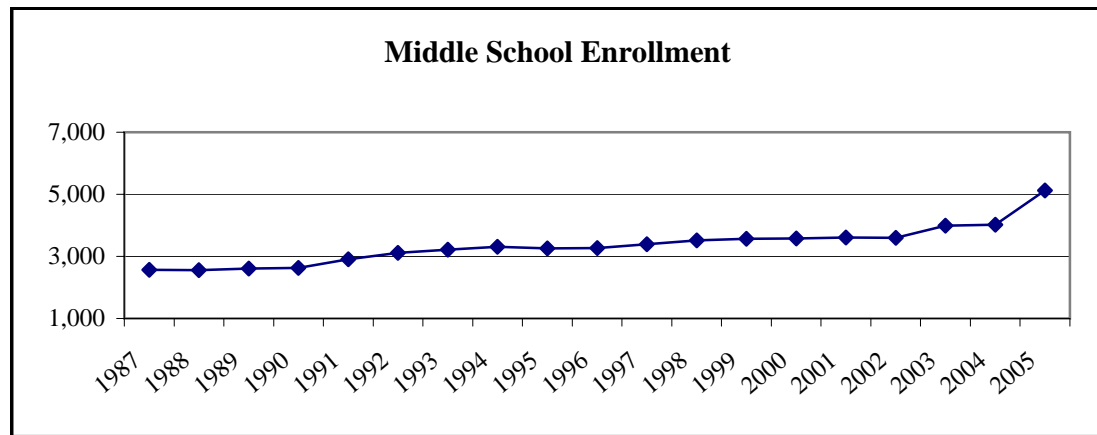

ST. VRAIN VALLEY SCHOOL DISTRICT MIDDLE SCHOOL ENROLLMENT - Grades 6-8

School	1987	1988	1989	1990	1991	1992	1993	1994	1995	1996	1997	1998	1999	2000	2001	2002	2003	2004	2005
Alternative	n/a	n/a	n/a	n/a	n/a	33	41	43	41	26	n/a	n/a	n/a	n/a	n/a	n/a	n/a	n/a	n/a
Altona¹	n/a	n/a	n/a	n/a	n/a	n/a	n/a	n/a	n/a	n/a	n/a	n/a	n/a	n/a	n/a	n/a	n/a	n/a	450
Coal Ridge²	n/a	n/a	n/a	n/a	n/a	n/a	n/a	n/a	n/a	n/a	n/a	n/a	n/a	n/a	333	554	403	488	488
Erie	n/a	n/a	n/a	n/a	n/a	n/a	n/a	n/a	n/a	n/a	n/a	n/a	n/a	n/a	n/a	n/a	n/a	n/a	n/a
Flagstaff Charter	n/a	n/a	n/a	n/a	n/a	n/a	n/a	n/a	n/a	n/a	n/a	n/a	n/a	n/a	n/a	n/a	n/a	n/a	6
Heritage	738	699	677	658	715	625	670	728	702	677	706	777	797	819	750	772	791	778	778
Longs Peak	887	878	937	928	769	707	751	754	727	737	736	718	720	721	732	756	731	670	670
Lyons	n/a	n/a	n/a	n/a	n/a	n/a	n/a	n/a	n/a	n/a	n/a	n/a	n/a	n/a	n/a	n/a	n/a	n/a	177
Mead	189	194	225	247	251	300	279	294	311	317	328	338	394	401	454	n/a	508	531	531
Sunset	750	789	767	800	712	700	727	741	751	737	774	786	797	773	637	670	721	717	717
Trail Ridge¹	n/a	n/a	n/a	n/a	n/a	n/a	n/a	n/a	n/a	n/a	n/a	n/a	n/a	n/a	n/a	n/a	n/a	n/a	465
Twin Peaks Charter	n/a	n/a	n/a	n/a	n/a	n/a	n/a	n/a	n/a	n/a	95	140	142	143	n/a	144	144	144	148
Westview	n/a	n/a	n/a	n/a	465	746	752	745	726	777	753	760	717	724	705	702	696	689	689
Totals	2,564	2,560	2,606	2,633	2,912	3,111	3,220	3,305	3,258	3,271	3,392	3,519	3,567	3,581	3,611	3,598	3,994	4,017	5,119

¹New school as of 01/06

²Coal Ridge was formerly Frederick Middle School

Source: St. Vrain Valley School District