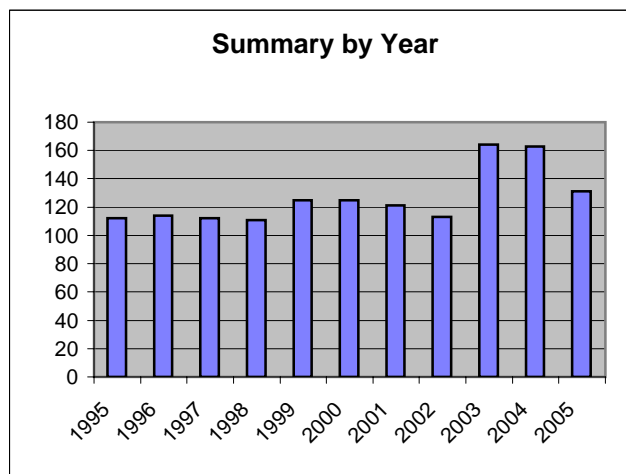

REGISTERED HOME SCHOOL STUDENTS BY ATTENDANCE AREA - OCTOBER 2005

Elementary	Students	Secondary	Students
Alpine	4	Altona	4
Burlington	5	Coal Ridge Middle	4
Central	3	Erie Middle	4
Columbine	1	Erie High	1
Eagle Crest	2	Frederick HS	4
Erie	10	Heritage	4
Fall River	7	Longmont High	2
Frederick	1	Longs Peak	3
Hygiene	5	Lyons M/S	5
Indian Peaks	5	Mead Middle	1
Legacy	0	Niwot High	3
Loma Linda	3	Silver Creek	4
Longmont Estates	3	Skyline High	4
Lyons	2	Sunset	10
Mead	2	Trail Ridge	6
Mountain View	1	Westview	3
Niwot	0	Total	62
Northridge	0		
Prairie Ridge	9		
Rocky Mountain	4	2005 Total	131
Sanborn	1		
Spangler	1		
Total	69		

Summary by Year	Students
1995	112
1996	114
1997	112
1998	111
1999	125
2000	125
2001	121
2002	113
2003	164
2004	163
2005	131

Source: St. Vrain Valley School District