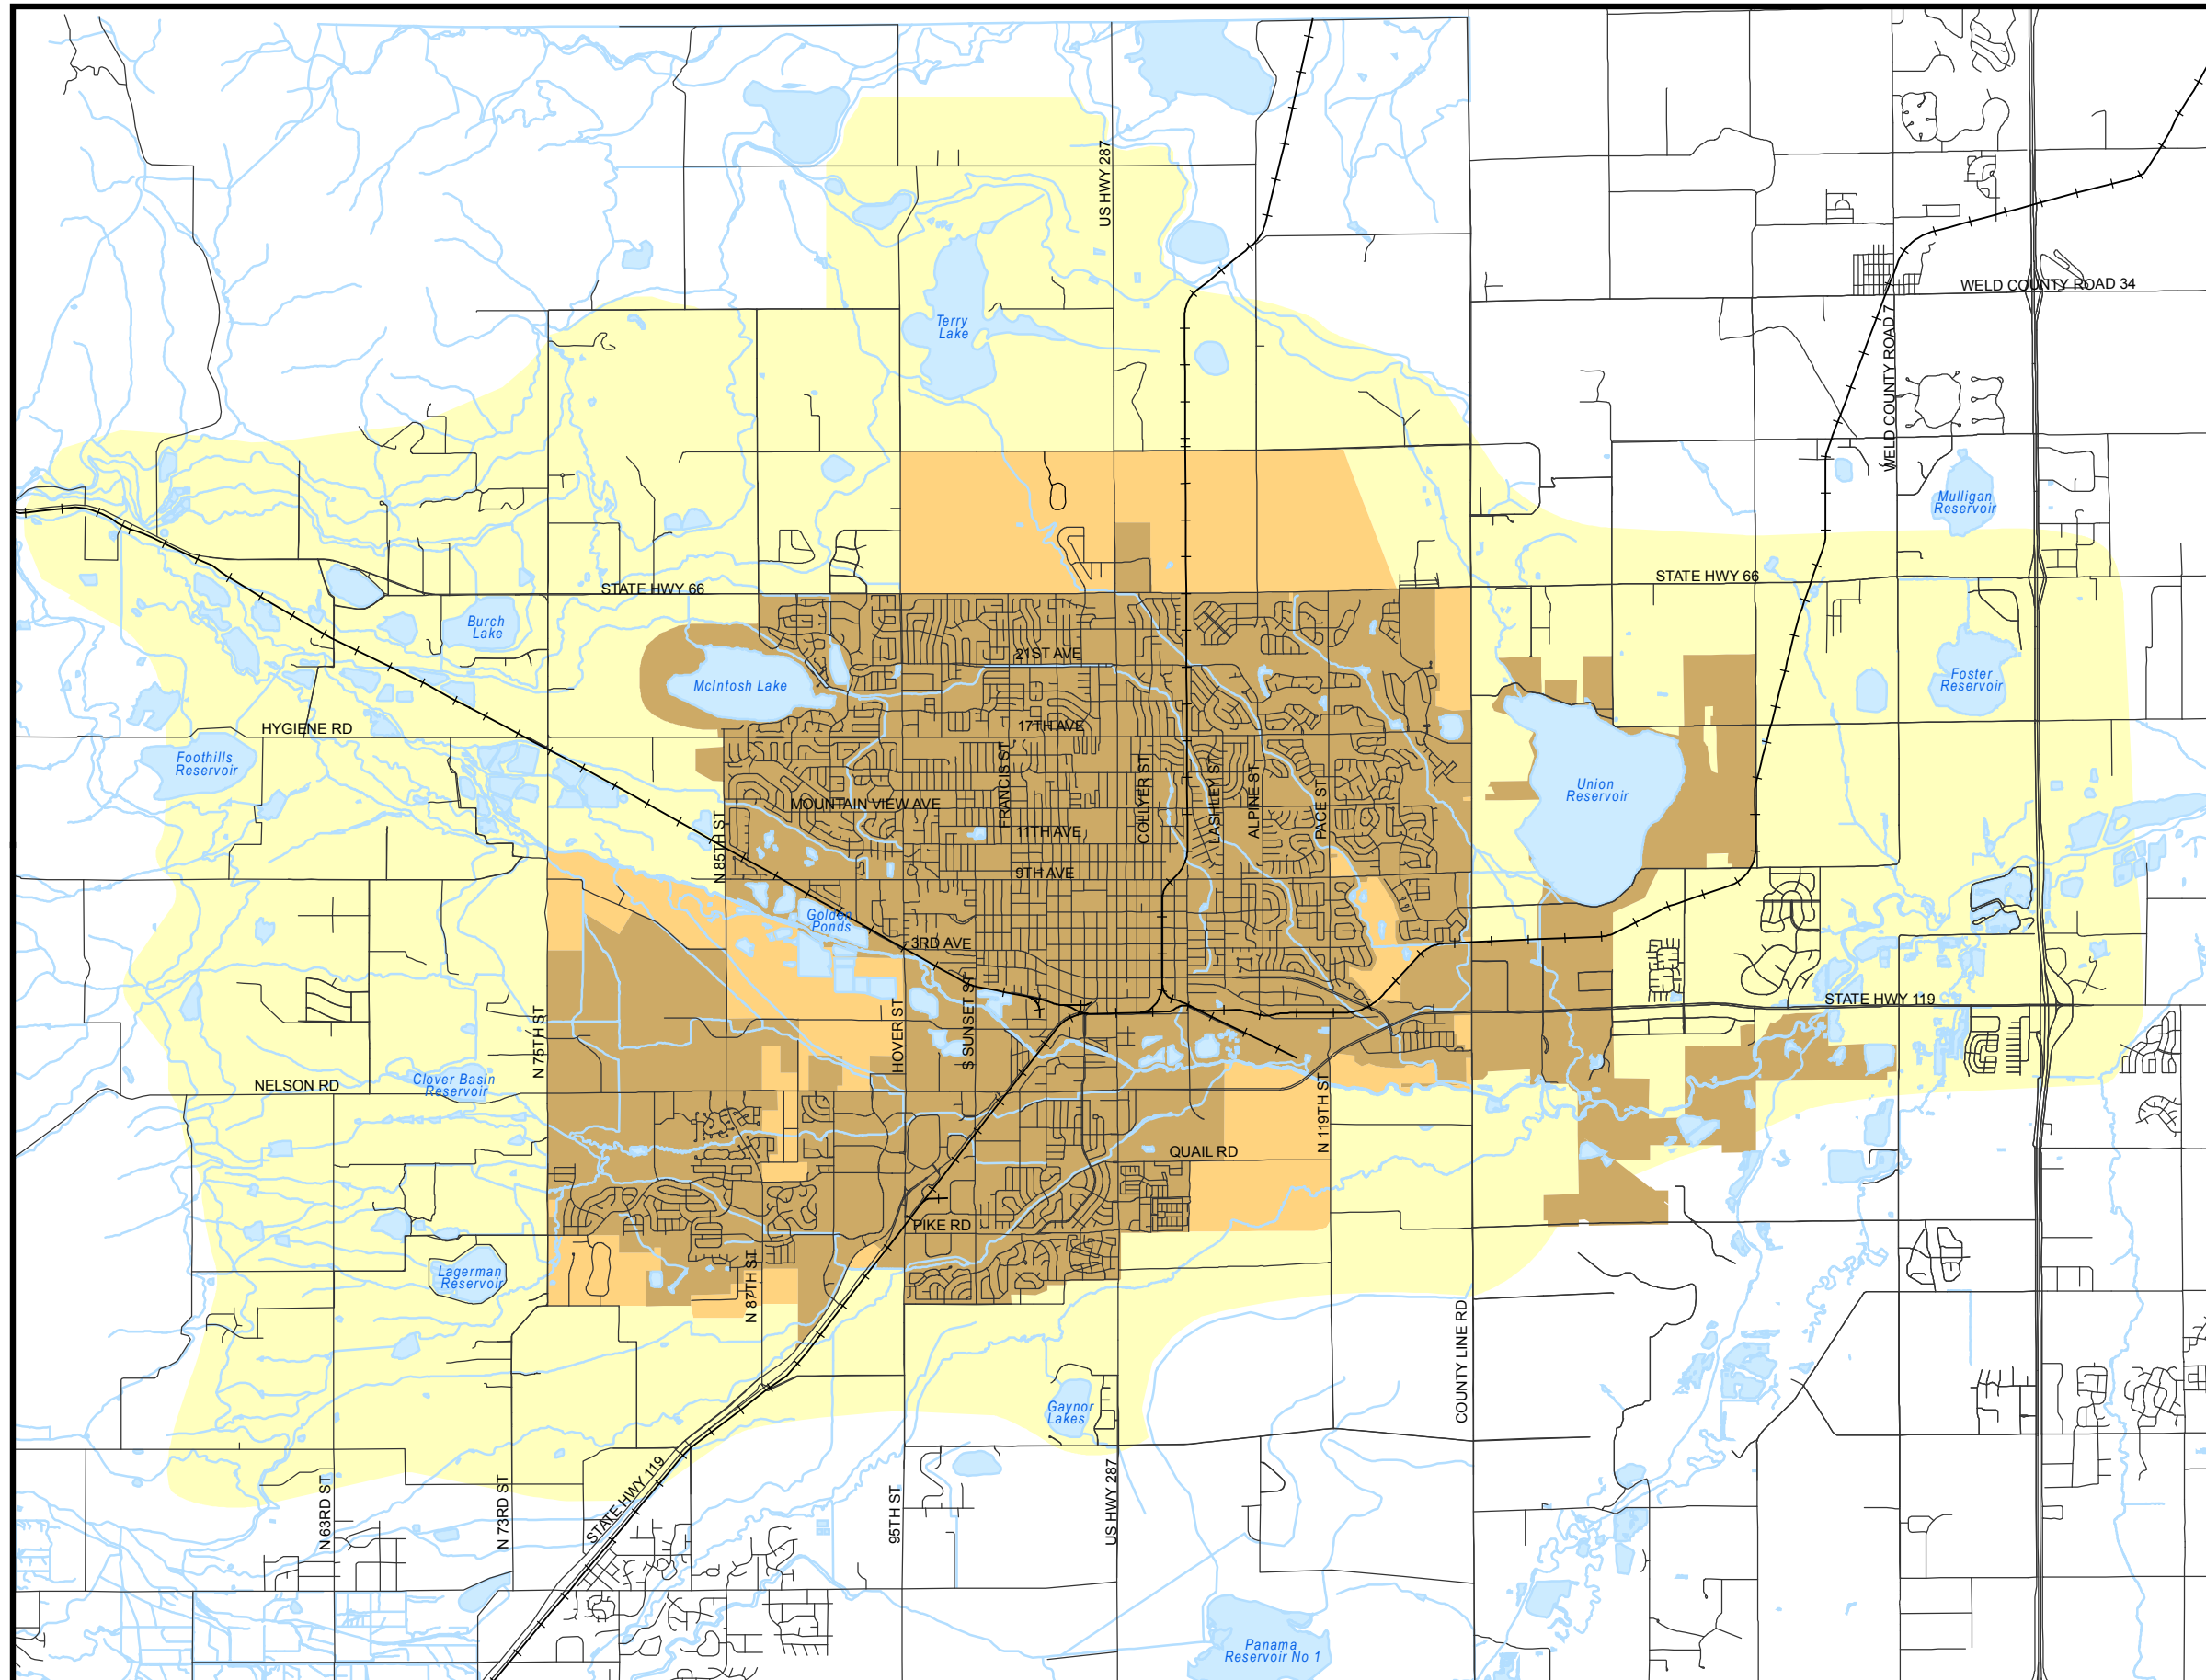

LONGMONT AREA COMPREHENSIVE PLAN

Three-Tier Planning System

Legend

- Municipal Service Area (MSA)
- Longmont Planning Area (LPA)
- St. Vrain Valley Planning Area (SVVPA)

August 26, 2003
(Includes amendments through July 27, 2010)

Planning Division
Department of Economic Development