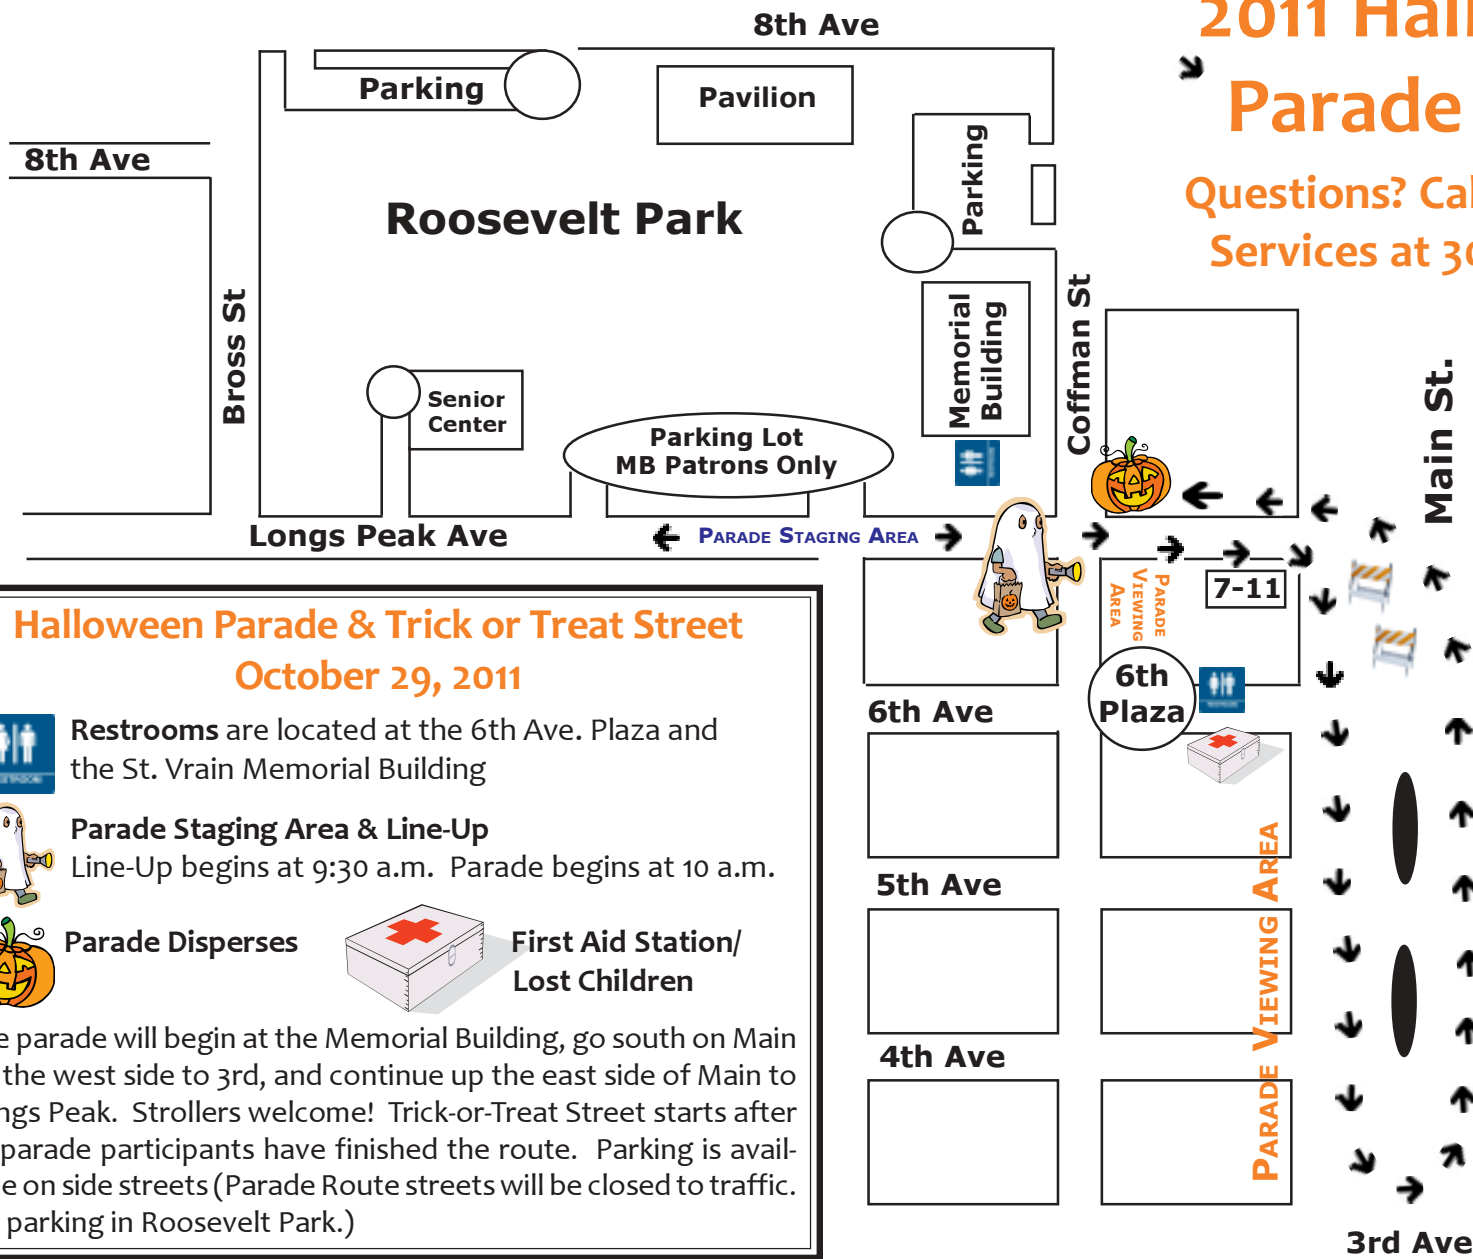

2011 Halloween Parade Route

Questions? Call Recreation Services at 303-651-8404

Halloween Parade & Trick or Treat Street October 29, 2011

Restrooms are located at the 6th Ave. Plaza and the St. Vrain Memorial Building

Parade Staging Area & Line-Up
Line-Up begins at 9:30 a.m. Parade begins at 10 a.m.

Parade Disperses

**First Aid Station/
Lost Children**

The parade will begin at the Memorial Building, go south on Main on the west side to 3rd, and continue up the east side of Main to Longs Peak. Strollers welcome! Trick-or-Treat Street starts after all parade participants have finished the route. Parking is available on side streets (Parade Route streets will be closed to traffic. No parking in Roosevelt Park.)

PARADE VIEWING AREA