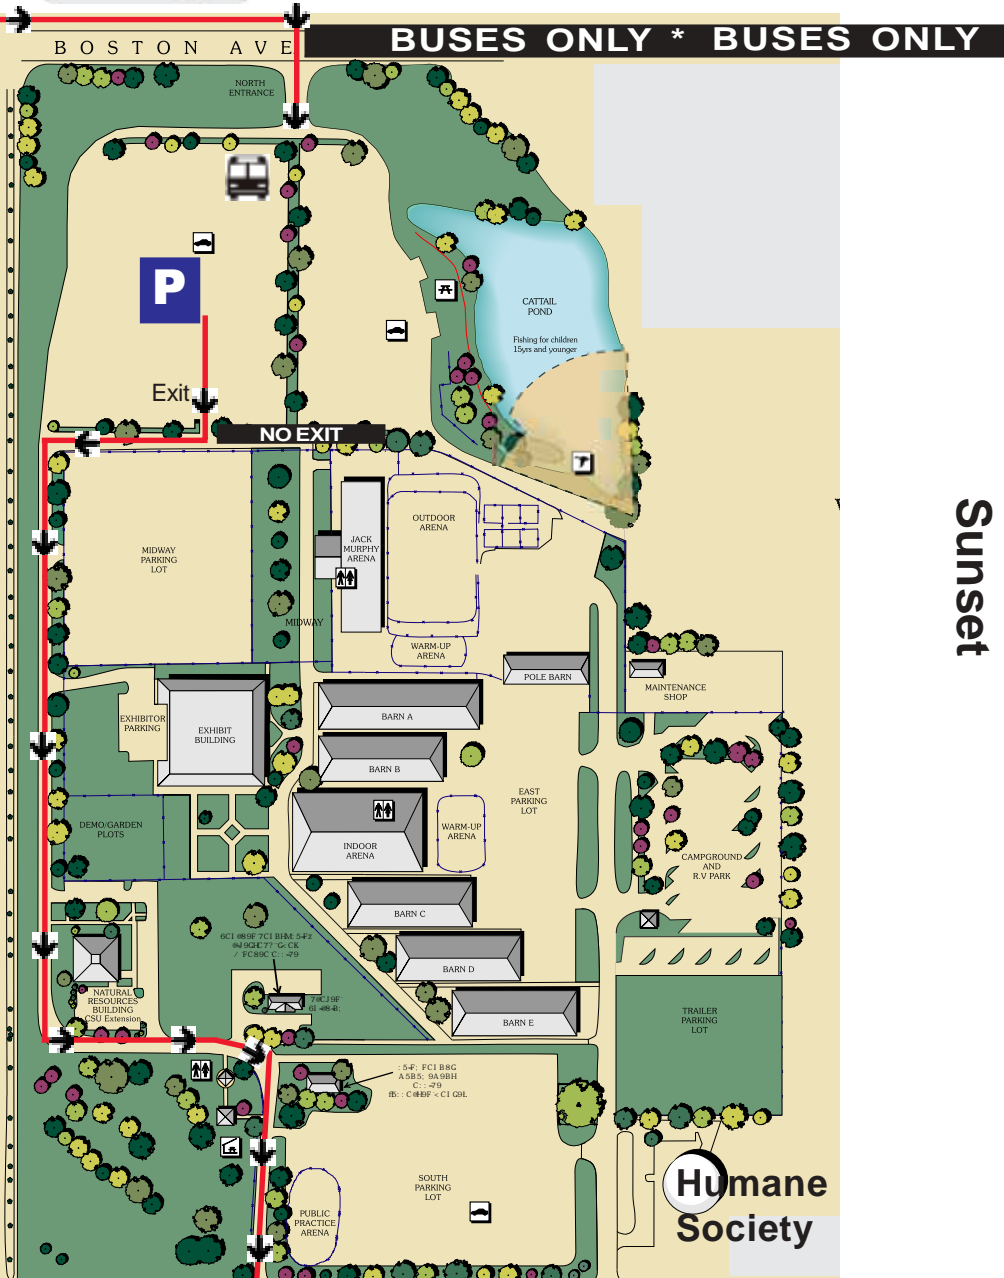

Hover Rd.

3rd Ave

Event Site:  
Roger's Grove

Sunset

Boston Ave. will have one-way traffic going east from Hover to the Fairgrounds parking lot. Patrons will exit the parking lot south toward Nelson Rd.

BUSES ONLY \* BUSES ONLY

Izaak  
Walton

No entrance  
going West  
on Boston

Sunset

# Rhythm on the River 2010 Parking Map

Shuttle  
Pickup and  
Drop-off Area

Hover Rd.

Nelson Rd.

Nelson Rd.